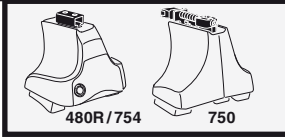

# 5

CITROËN Berlingo, 3-dr Van, 97-02, 03-08

CITROËN Xsara Picasso, 5-dr MPV, 00-03, 04-06

PEUGEOT Partner, 3/4/5-dr Van, 97-02, 03-08

PEUGEOT Ranch, 3/4/5-dr Van, 97-02, 03-08

**3**

**1**

**2**

	X inch	X mm
CITROËN Berlingo, 3-dr Van, 97-02, 03-08	34 <sup>7</sup> / <sub>8</sub> "	886 mm
CITROËN Xsara Picasso, 5-dr MPV, 00-03, 04-06	33 <sup>7</sup> / <sub>8</sub> "	861 mm
PEUGEOT Partner, 3/4/5-dr Van, 97-02, 03-08	34 <sup>7</sup> / <sub>8</sub> "	886 mm
PEUGEOT Ranch, 3/4/5-dr Van, 97-02, 03-08	34 <sup>7</sup> / <sub>8</sub> "	886 mm