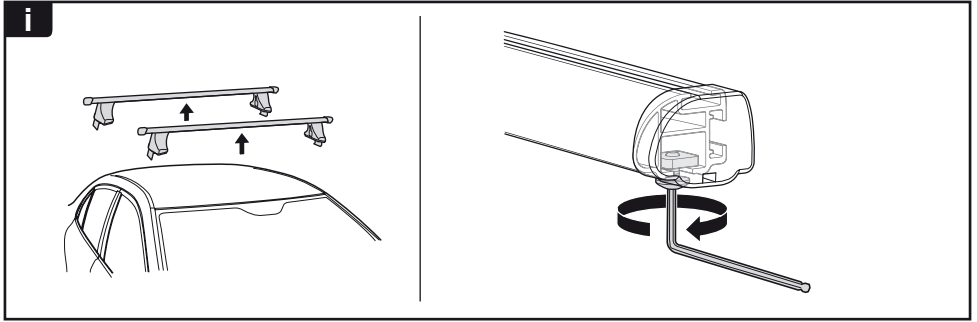

ww ▶ Thule Sweden AB, Box 69, 330 33 Hillerstorp, SWEDEN
NA ▶ Thule Inc., 42 Silvermine Road, Seymour, Connecticut 06483, USA

@ info@thule.com
customer.service@thule.com

www.thuleprofessional.com