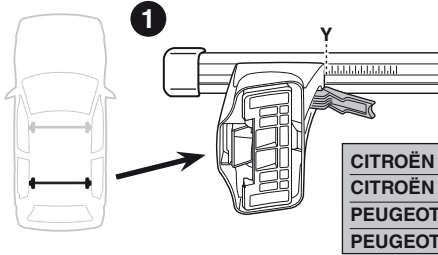

Y
CITROËN Berlingo, 3-dr Van, 97-02, 03-08	24
CITROËN Xsara Picasso, 5-dr MPV, 00-03, 04-06	20
PEUGEOT Partner, 3/4/5-dr Van, 97-02, 03-08	24
PEUGEOT Ranch, 3/4/5-dr Van, 97-02, 03-08	24