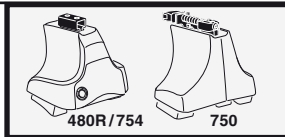

3

1

2

	X inch	X mm
CITROËN Berlingo, 3-dr Van, 97-02, 03-08	34 ⁷/₈"	886 mm
CITROËN Xsara Picasso, 5-dr MPV, 00-03, 04-06	33 ⁷/₈"	861 mm
PEUGEOT Partner, 3/4/5-dr Van, 97-02, 03-08	34 ⁷/₈"	886 mm
PEUGEOT Ranch, 3/4/5-dr Van, 97-02, 03-08	34 ⁷/₈"	886 mm

1

2

	Y inch	Y mm
CITROËN Berlingo, 3-dr Van, 97-02, 03-08	35 ¹/₈"	891 mm
CITROËN Xsara Picasso, 5-dr MPV, 00-03, 04-06	33 ¹/₂"	851 mm
PEUGEOT Partner, 3/4/5-dr Van, 97-02, 03-08	35 ¹/₈"	891 mm
PEUGEOT Ranch, 3/4/5-dr Van, 97-02, 03-08	35 ¹/₈"	891 mm

4