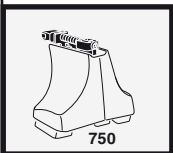

5

CITROËN Berlingo, 3-dr Van, 97-02, 03-08

CITROËN Xsara Picasso, 5-dr MPV, 00-03, 04-06

PEUGEOT Partner, 3/4/5-dr Van, 97-02, 03-08

PEUGEOT Ranch, 3/4/5-dr Van, 97-02, 03-08