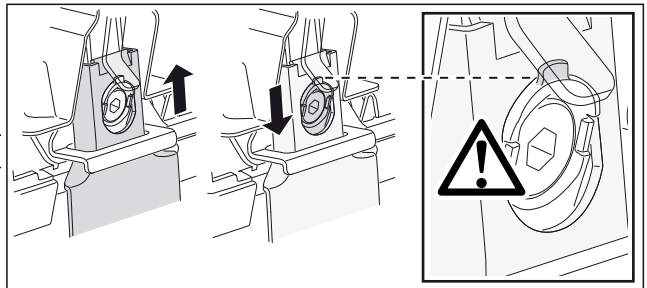

4

CITROËN Berlingo, 3-dr Van, 97-02, 03-08

CITROËN Xsara Picasso, 5-dr MPV, 00-03, 04-06

PEUGEOT Partner, 3/4/5-dr Van, 97-02, 03-08

PEUGEOT Ranch, 3/4/5-dr Van, 97-02, 03-08