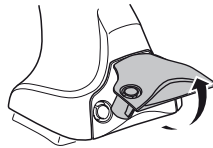

5

CITROËN Berlingo, 3-dr Van, 97-02, 03-08

CITROËN Xsara Picasso, 5-dr MPV, 00-03, 04-06

PEUGEOT Partner, 3/4/5-dr Van, 97-02, 03-08

PEUGEOT Ranch, 3/4/5-dr Van, 97-02, 03-08