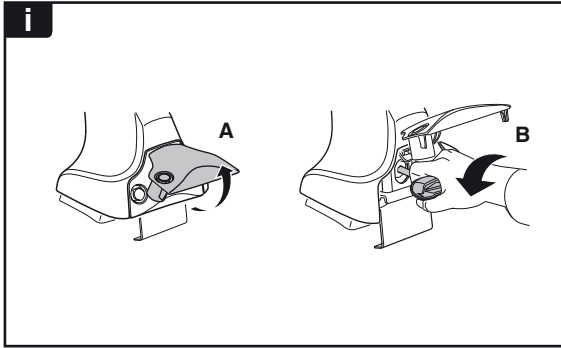

ww ▶ Thule Sweden AB, Box 69, 330 33 Hillerstorp, SWEDEN
NA ▶ Thule Inc., 42 Silvermine Road, Seymour, Connecticut 06483, USA

@ info@thule.com
customer.service@thule.com

www.thuleprofessional.com