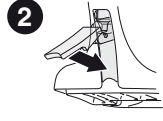

Y inch	Y mm
CITROËN Berlingo, 3-dr Van, 97-02, 03-08	35 1/8"	891 mm
CITROËN Xsara Picasso, 5-dr MPV, 00-03, 04-06	33 1/2"	851 mm
PEUGEOT Partner, 3/4/5-dr Van, 97-02, 03-08	35 1/8"	891 mm
PEUGEOT Ranch, 3/4/5-dr Van, 97-02, 03-08	35 1/8"	891 mm