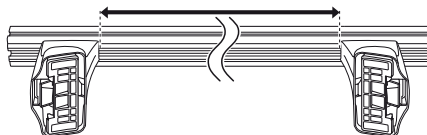

3

1

2

	X inch	X mm
CITROËN Berlingo, 3-dr Van, 97-02, 03-08	34 ⁷/₈"	886 mm
CITROËN Xsara Picasso, 5-dr MPV, 00-03, 04-06	33 ⁷/₈"	861 mm
PEUGEOT Partner, 3/4/5-dr Van, 97-02, 03-08	34 ⁷/₈"	886 mm
PEUGEOT Ranch, 3/4/5-dr Van, 97-02, 03-08	34 ⁷/₈"	886 mm

1

2

	Y inch	Y mm
CITROËN Berlingo, 3-dr Van, 97-02, 03-08	35 ¹/₈"	891 mm
CITROËN Xsara Picasso, 5-dr MPV, 00-03, 04-06	33 ¹/₂"	851 mm
PEUGEOT Partner, 3/4/5-dr Van, 97-02, 03-08	35 ¹/₈"	891 mm
PEUGEOT Ranch, 3/4/5-dr Van, 97-02, 03-08	35 ¹/₈"	891 mm

4