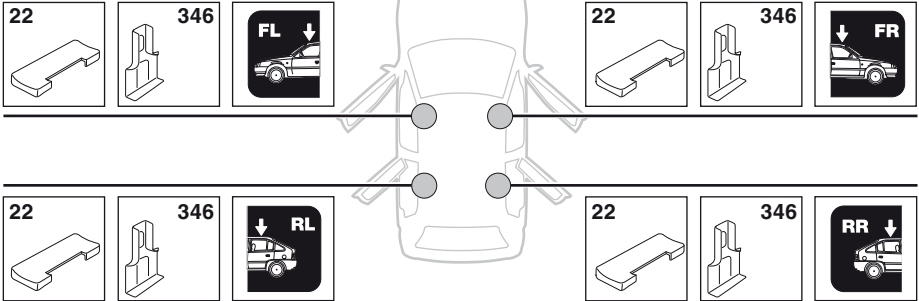

5

CITROËN Berlingo, 3-dr Van, 97-02, 03-08

CITROËN Xsara Picasso, 5-dr MPV, 00-03, 04-06

PEUGEOT Partner, 3/4/5-dr Van, 97-02, 03-08

PEUGEOT Ranch, 3/4/5-dr Van, 97-02, 03-08