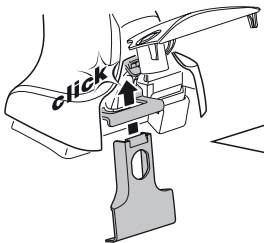

4

CITROËN Berlingo, 3-dr Van, 97-02, 03-08

CITROËN Xsara Picasso, 5-dr MPV, 00-03, 04-06

PEUGEOT Partner, 3/4/5-dr Van, 97-02, 03-08

PEUGEOT Ranch, 3/4/5-dr Van, 97-02, 03-08