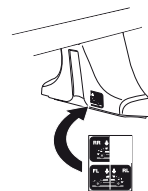

5

CITROËN Berlingo, 3-dr Van, 97-02, 03-08

CITROËN Xsara Picasso, 5-dr MPV, 00-03, 04-06

PEUGEOT Partner, 3/4/5-dr Van, 97-02, 03-08

PEUGEOT Ranch, 3/4/5-dr Van, 97-02, 03-08