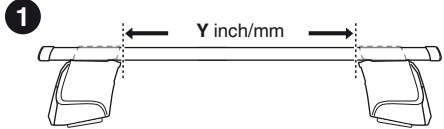

Y inch	Y mm
CITROËN Berlingo, 3-dr Van, 97-02, 03-08	35 1/8"	891 mm
CITROËN Xsara Picasso, 5-dr MPV, 00-03, 04-06	33 1/2"	851 mm
PEUGEOT Partner, 3/4/5-dr Van, 97-02, 03-08	35 1/8"	891 mm
PEUGEOT Ranch, 3/4/5-dr Van, 97-02, 03-08	35 1/8"	891 mm