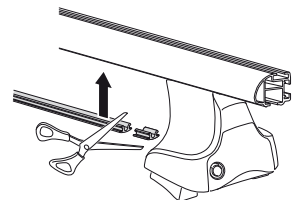

3

1

2

	X inch	X mm
CITROËN Berlingo, 3-dr Van, 97-02, 03-08	34 ⁷/₈"	886 mm
CITROËN Xsara Picasso, 5-dr MPV, 00-03, 04-06	33 ⁷/₈"	861 mm
PEUGEOT Partner, 3/4/5-dr Van, 97-02, 03-08	34 ⁷/₈"	886 mm
PEUGEOT Ranch, 3/4/5-dr Van, 97-02, 03-08	34 ⁷/₈"	886 mm

1

2

	Y inch	Y mm
CITROËN Berlingo, 3-dr Van, 97-02, 03-08	35 ¹/₈"	891 mm
CITROËN Xsara Picasso, 5-dr MPV, 00-03, 04-06	33 ¹/₂"	851 mm
PEUGEOT Partner, 3/4/5-dr Van, 97-02, 03-08	35 ¹/₈"	891 mm
PEUGEOT Ranch, 3/4/5-dr Van, 97-02, 03-08	35 ¹/₈"	891 mm

4