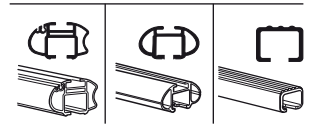

Kit 1184

CITROËN Berlingo, 3-dr Van, 97-02, 03-08

CITROËN Xsara Picasso, 5-dr MPV, 00-03, 04-06*

PEUGEOT Partner, 3/4/5-dr Van, 97-02, 03-08

PEUGEOT Ranch, 3/4/5-dr Van, 97-02, 03-08

* without sunroof

480R
754