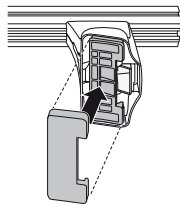

5

CITROËN Berlingo, 3-dr Van, 97-02, 03-08

CITROËN Xsara Picasso, 5-dr MPV, 00-03, 04-06

PEUGEOT Partner, 3/4/5-dr Van, 97-02, 03-08

PEUGEOT Ranch, 3/4/5-dr Van, 97-02, 03-08