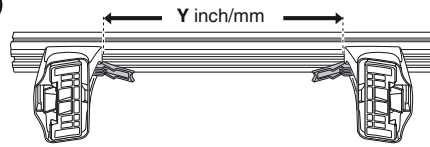

X inch	X mm
CITROËN Berlingo, 3-dr Van, 97-02, 03-08	34 ⁷/₈"	886 mm
CITROËN Xsara Picasso, 5-dr MPV, 00-03, 04-06	33 ⁷/₈"	861 mm
PEUGEOT Partner, 3/4/5-dr Van, 97-02, 03-08	34 ⁷/₈"	886 mm
PEUGEOT Ranch, 3/4/5-dr Van, 97-02, 03-08	34 ⁷/₈"	886 mm

1

2