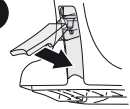

2

	Y inch	Y mm
CITROËN Berlingo, 3-dr Van, 97-02, 03-08	35 ¹/₈"	891 mm
CITROËN Xsara Picasso, 5-dr MPV, 00-03, 04-06	33 ¹/₂"	851 mm
PEUGEOT Partner, 3/4/5-dr Van, 97-02, 03-08	35 ¹/₈"	891 mm
PEUGEOT Ranch, 3/4/5-dr Van, 97-02, 03-08	35 ¹/₈"	891 mm

4