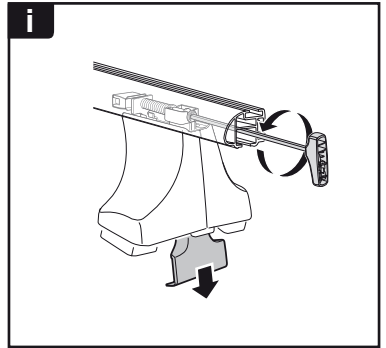

ww ▶ Thule Sweden AB, Box 69, 330 33 Hillerstorp, SWEDEN
NA ▶ Thule Inc., 42 Silvermine Road, Seymour, Connecticut 06483, USA

@ info@thule.com
customer.service@thule.com

www.thuleprofessional.com