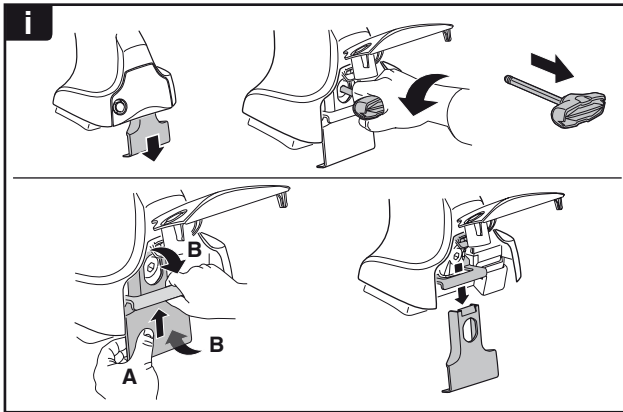

ww ▶ Thule Sweden AB, Box 69, 330 33 Hillerstorp, SWEDEN
NA ▶ Thule Inc., 42 Silvermine Road, Seymour, Connecticut 06483, USA

@ info@thule.com
customer.service@thule.com

www.thuleprofessional.com