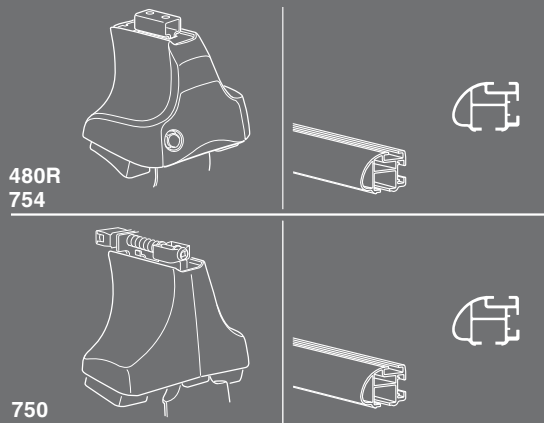

# Kit 1184

CITROËN Berlingo, 3-dr Van, 97-02, 03-08

CITROËN Xsara Picasso, 5-dr MPV, 00-03, 04-06\*

PEUGEOT Partner, 3/4/5-dr Van, 97-02, 03-08

PEUGEOT Ranch, 3/4/5-dr Van, 97-02, 03-08

\* without sunroof

**THULE**<sup>®</sup>  
SWEDEN  
**PROFESSIONAL**