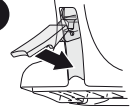

	X inch	X mm
CITROËN Berlingo, 3-dr Van, 97-02, 03-08	34 <sup>7</sup> / <sub>8</sub> "	886 mm
CITROËN Xsara Picasso, 5-dr MPV, 00-03, 04-06	33 <sup>7</sup> / <sub>8</sub> "	861 mm
PEUGEOT Partner, 3/4/5-dr Van, 97-02, 03-08	34 <sup>7</sup> / <sub>8</sub> "	886 mm
PEUGEOT Ranch, 3/4/5-dr Van, 97-02, 03-08	34 <sup>7</sup> / <sub>8</sub> "	886 mm