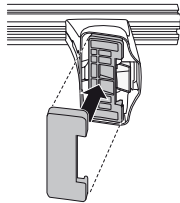

5

CITROËN Berlingo, 3-dr Van, 97-02, 03-08

CITROËN Xsara Picasso, 5-dr MPV, 00-03, 04-06

PEUGEOT Partner, 3/4/5-dr Van, 97-02, 03-08

PEUGEOT Ranch, 3/4/5-dr Van, 97-02, 03-08