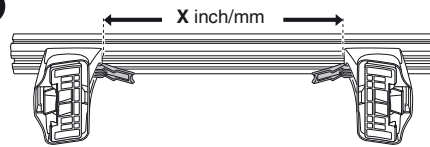

# 5

CITROËN Berlingo, 3-dr Van, 97-02, 03-08

CITROËN Xsara Picasso, 5-dr MPV, 00-03, 04-06

PEUGEOT Partner, 3/4/5-dr Van, 97-02, 03-08

PEUGEOT Ranch, 3/4/5-dr Van, 97-02, 03-08

**3**

**1**

**2**

	X inch	X mm
CITROËN Berlingo, 3-dr Van, 97-02, 03-08	34 <sup>7</sup> / <sub>8</sub> "	886 mm
CITROËN Xsara Picasso, 5-dr MPV, 00-03, 04-06	33 <sup>7</sup> / <sub>8</sub> "	861 mm
PEUGEOT Partner, 3/4/5-dr Van, 97-02, 03-08	34 <sup>7</sup> / <sub>8</sub> "	886 mm
PEUGEOT Ranch, 3/4/5-dr Van, 97-02, 03-08	34 <sup>7</sup> / <sub>8</sub> "	886 mm