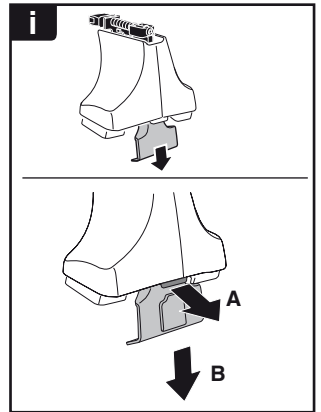

ww ▶ Thule Sweden AB, Box 69, 330 33 Hillerstorp, SWEDEN
NA ▶ Thule Inc., 42 Silvermine Road, Seymour, Connecticut 06483, USA

@ info@thule.com
customer.service@thule.com

www.thuleprofessional.com