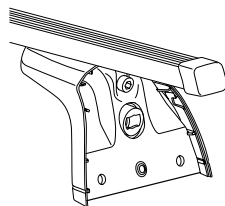

Kit 3091

RENAULT Clio, 3-dr Hatchback, 05–
RENAULT Clio, 5-dr Hatchback, 05–
RENAULT Grand Modus, 5-dr MPV, 08–
RENAULT Modus, 5-dr MPV, 04–

This Kit is only for vehicles with fixpoint mounting.

1

751

x4

x4

23 mm

x4

x4

2**x 4**

5 mm

x 112 mm **x 8****x 1**

RENAULT Clio, 5-dr Hatchback, 05–
RENAULT Modus, 5-dr MPV, 04–
RENAULT Grand Modus, 5-dr MPV, 08–

RENAULT Clio, 3-dr Hatchback, 05–