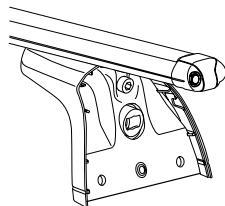

Kit 3091

RENAULT Clio, 3-dr Hatchback, 05–
RENAULT Clio, 5-dr Hatchback, 05–
RENAULT Grand Modus, 5-dr MPV, 08–
RENAULT Modus, 5-dr MPV, 04–

This Kit is only for vehicles with fixpoint mounting.

1

751

x4

x4

23 mm

x4

x4

2**x 4**

5 mm

x 112 mm **x 8****x 1**

RENAULT Clio, 5-dr Hatchback, 05–
RENAULT Modus, 5-dr MPV, 04–
RENAULT Grand Modus, 5-dr MPV, 08–

RENAULT Clio, 3-dr Hatchback, 05–