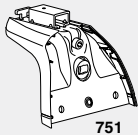

Kit 3091

RENAULT Clio, 3-dr Hatchback, 05–
RENAULT Clio, 5-dr Hatchback, 05–
RENAULT Grand Modus, 5-dr MPV, 08–
RENAULT Modus, 5-dr MPV, 04–

This Kit is only for vehicles with fixpoint mounting.

1

751

x4

x4

23 mm

x4

x4

2**x 4**

5 mm

x 112 mm **x 8****x 1**

RENAULT Clio, 5-dr Hatchback, 05–
RENAULT Modus, 5-dr MPV, 04–
RENAULT Grand Modus, 5-dr MPV, 08–

RENAULT Clio, 3-dr Hatchback, 05–