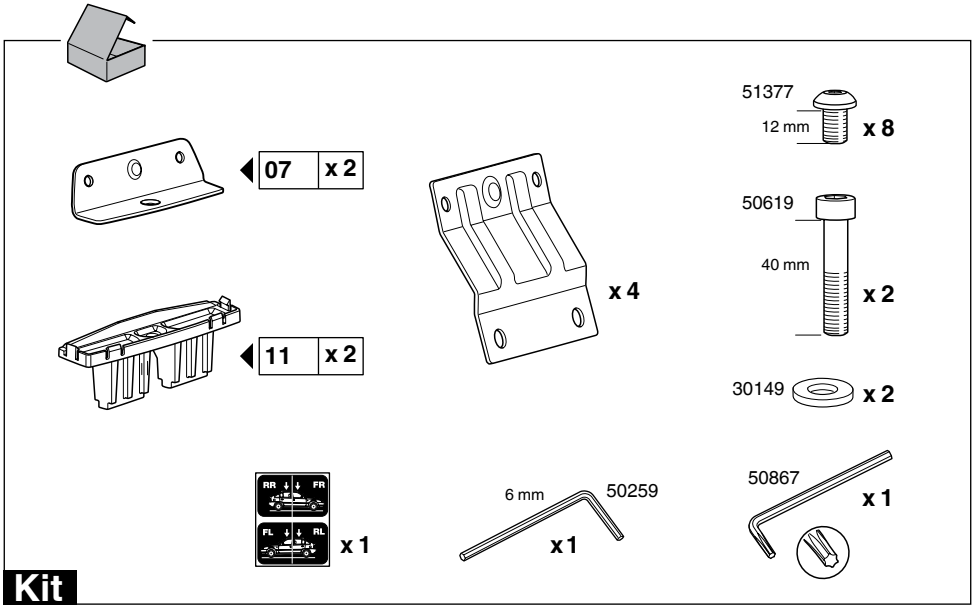

Kit 3091

RENAULT Clio, 3-dr Hatchback, 05–
RENAULT Clio, 5-dr Hatchback, 05–
RENAULT Grand Modus, 5-dr MPV, 08–
RENAULT Modus, 5-dr MPV, 04–

This Kit is only for vehicles with fixpoint mounting.

1

751

x4

x4

23 mm

x4

x4

2**x 4**

5 mm

x 112 mm **x 8****x 1**

RENAULT Clio, 5-dr Hatchback, 05–
RENAULT Modus, 5-dr MPV, 04–
RENAULT Grand Modus, 5-dr MPV, 08–

RENAULT Clio, 3-dr Hatchback, 05–