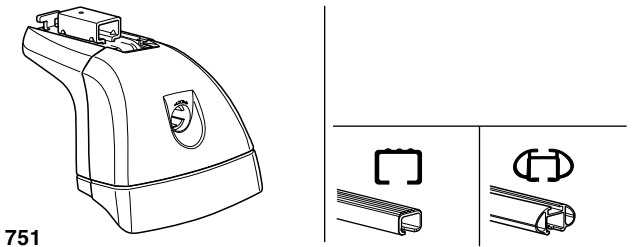

Kit 3091

RENAULT Clio, 3-dr Hatchback, 05–
RENAULT Clio, 5-dr Hatchback, 05–
RENAULT Grand Modus, 5-dr MPV, 08–
RENAULT Modus, 5-dr MPV, 04–

This Kit is only for vehicles with fixpoint mounting.

1

751

x4

x4