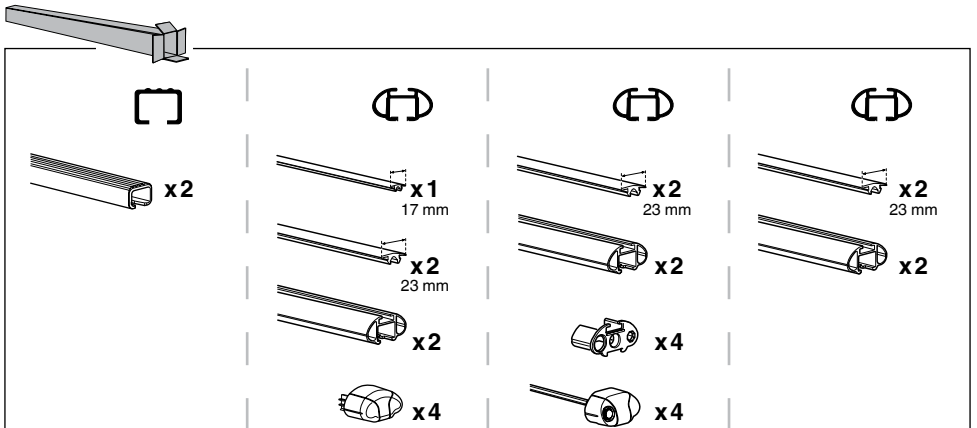

Kit 3091

RENAULT Clio, 3-dr Hatchback, 05–
RENAULT Clio, 5-dr Hatchback, 05–
RENAULT Grand Modus, 5-dr MPV, 08–
RENAULT Modus, 5-dr MPV, 04–

This Kit is only for vehicles with fixpoint mounting.

1

751

x4

x4

23 mm

x4

x4

2**x 4**

5 mm

x 112 mm **x 8****x 1**

RENAULT Clio, 5-dr Hatchback, 05–
RENAULT Modus, 5-dr MPV, 04–
RENAULT Grand Modus, 5-dr MPV, 08–

RENAULT Clio, 3-dr Hatchback, 05–