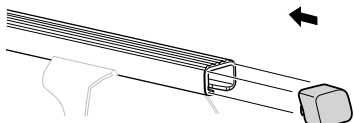

Kit 3091

RENAULT Clio, 3-dr Hatchback, 05–
RENAULT Clio, 5-dr Hatchback, 05–
RENAULT Grand Modus, 5-dr MPV, 08–
RENAULT Modus, 5-dr MPV, 04–

This Kit is only for vehicles with fixpoint mounting.

1

751

x4

x4

23 mm

x4

x4

2**x 4**

5 mm

x 112 mm **x 8****x 1**

RENAULT Clio, 5-dr Hatchback, 05–
RENAULT Modus, 5-dr MPV, 04–
RENAULT Grand Modus, 5-dr MPV, 08–

RENAULT Clio, 3-dr Hatchback, 05–