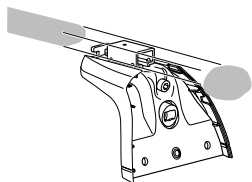

Kit 3091

RENAULT Clio, 3-dr Hatchback, 05–
RENAULT Clio, 5-dr Hatchback, 05–
RENAULT Grand Modus, 5-dr MPV, 08–
RENAULT Modus, 5-dr MPV, 04–

This Kit is only for vehicles with fixpoint mounting.

1

751

x4

x4

23 mm

x4

x4

2**x 4**

5 mm

x 112 mm **x 8****x 1**

RENAULT Clio, 5-dr Hatchback, 05–
RENAULT Modus, 5-dr MPV, 04–
RENAULT Grand Modus, 5-dr MPV, 08–

RENAULT Clio, 3-dr Hatchback, 05–