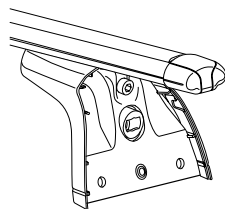

Kit 3091

RENAULT Clio, 3-dr Hatchback, 05–
RENAULT Clio, 5-dr Hatchback, 05–
RENAULT Grand Modus, 5-dr MPV, 08–
RENAULT Modus, 5-dr MPV, 04–

This Kit is only for vehicles with fixpoint mounting.

1

751

x4

x4

23 mm

x4

x4

2**x 4**

5 mm

x 112 mm **x 8****x 1**

RENAULT Clio, 5-dr Hatchback, 05–
RENAULT Modus, 5-dr MPV, 04–
RENAULT Grand Modus, 5-dr MPV, 08–

RENAULT Clio, 3-dr Hatchback, 05–