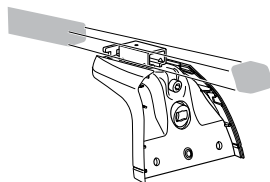

Kit 3091

RENAULT Clio, 3-dr Hatchback, 05–
RENAULT Clio, 5-dr Hatchback, 05–
RENAULT Grand Modus, 5-dr MPV, 08–
RENAULT Modus, 5-dr MPV, 04–

This Kit is only for vehicles with fixpoint mounting.

1

751

x4

x4

23 mm

x4

x4

2**x 4**

5 mm

x 112 mm **x 8****x 1**

RENAULT Clio, 5-dr Hatchback, 05–
RENAULT Modus, 5-dr MPV, 04–
RENAULT Grand Modus, 5-dr MPV, 08–

RENAULT Clio, 3-dr Hatchback, 05–