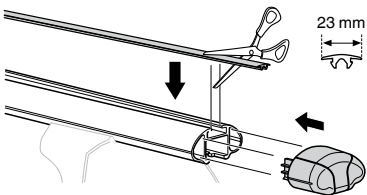

Kit 3091

RENAULT Clio, 3-dr Hatchback, 05–
RENAULT Clio, 5-dr Hatchback, 05–
RENAULT Grand Modus, 5-dr MPV, 08–
RENAULT Modus, 5-dr MPV, 04–

This Kit is only for vehicles with fixpoint mounting.

1

751

x4

x4

23 mm

x4

x4

2**x 4**

5 mm

x 112 mm **x 8****x 1**

RENAULT Clio, 5-dr Hatchback, 05–
RENAULT Modus, 5-dr MPV, 04–
RENAULT Grand Modus, 5-dr MPV, 08–

RENAULT Clio, 3-dr Hatchback, 05–