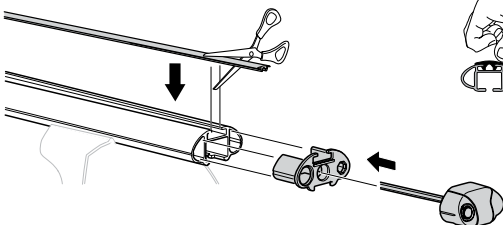

Kit 3091

RENAULT Clio, 3-dr Hatchback, 05–
RENAULT Clio, 5-dr Hatchback, 05–
RENAULT Grand Modus, 5-dr MPV, 08–
RENAULT Modus, 5-dr MPV, 04–

This Kit is only for vehicles with fixpoint mounting.

1

751

x4

x4

23 mm

x4

x4

2**x 4**

5 mm

x 112 mm **x 8****x 1**

RENAULT Clio, 5-dr Hatchback, 05–
RENAULT Modus, 5-dr MPV, 04–
RENAULT Grand Modus, 5-dr MPV, 08–

RENAULT Clio, 3-dr Hatchback, 05–