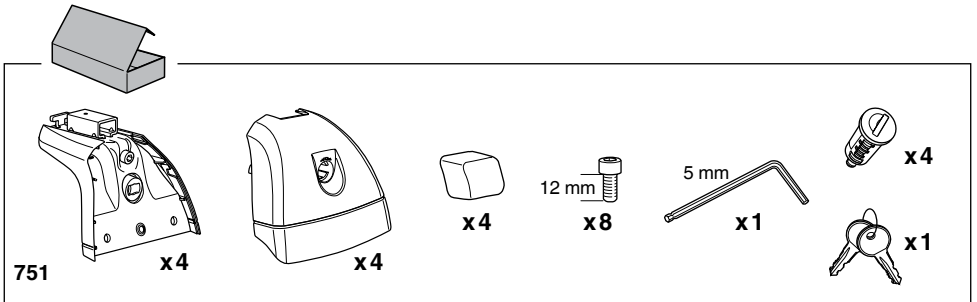

Kit 3091

RENAULT Clio, 3-dr Hatchback, 05–
RENAULT Clio, 5-dr Hatchback, 05–
RENAULT Grand Modus, 5-dr MPV, 08–
RENAULT Modus, 5-dr MPV, 04–

This Kit is only for vehicles with fixpoint mounting.

1

751

x4

x4

23 mm

x4

x4

2**x 4**

5 mm

x 112 mm **x 8****x 1**

RENAULT Clio, 5-dr Hatchback, 05–
RENAULT Modus, 5-dr MPV, 04–
RENAULT Grand Modus, 5-dr MPV, 08–

RENAULT Clio, 3-dr Hatchback, 05–